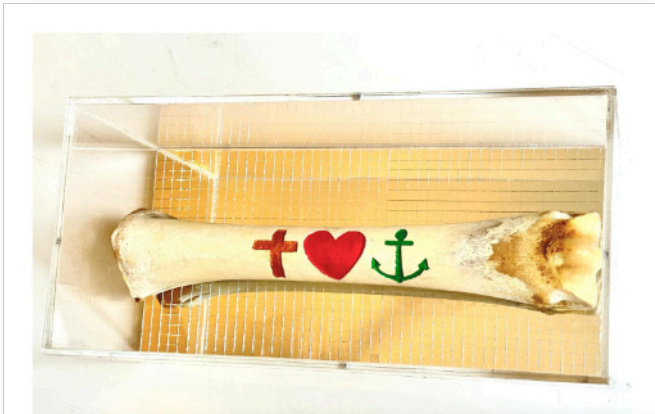

Mixed Media (Aerosol, Sticker, Toy)

250,-

The Family is with you

32x23 cm, gerahmt

Original alte Silbergelatine Fotografie, Acrylfarbe

190,-

GlaubeLiebeHoffnung

34x14x17 cm Acrylbox